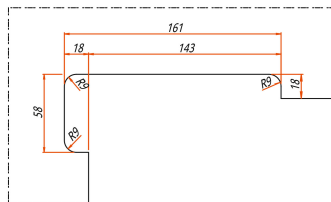

210.00.100 between side glass and overpanel

210.50.100 between side glass and overpanel for SWING

glass outbreak

Standard finish: Anodised aluminium, mill finish for glass thickness 10 mm.
Special colours available on request.