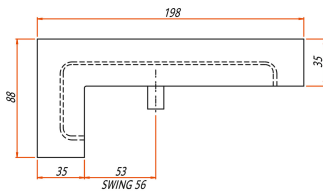

Ganzglas

Cabrilant AG • Kalchbühlstrasse 18 • CH-7007 Chur
Tel. +41 81 258 32 42 • Fax +41 81 258 32 43
info@cabrilant.com

www.cabrilant.com

Angle with pivot

2

45/09.ar

Art. Nr. 210.00

Angle with pivot

210.00.100 between side glass and overpanel

210.50.100 between side glass and overpanel for SWING

glass outbreak

Standard finish: Anodised aluminium, mill finish for glass thickness 10 mm.
Special colours available on request.