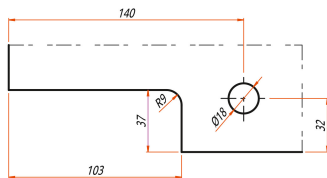

Bottom pivot plate

glass outbreak

Standard finish: Anodised aluminium, mill finish for glass thickness 10 mm.  
Special colours available on request.