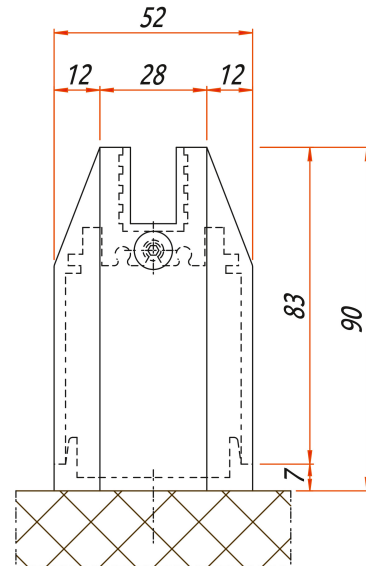

Ganzglas

Cabrilant AG • Kalchbühlstrasse 18 • CH-7007 Chur
Tel. +41 81 258 32 42 • Fax +41 81 258 32 43
info@cabrilant.com

www.cabrilant.com

Door rail SWING 90 mm

4

44/09.ar

Art. Nr. 421.00

Door rail SWING 90 mm

421.00.100 for side glass

Standard finish: Anodised aluminium, mill finish for glass thickness 10 mm.
Special colours available on request.