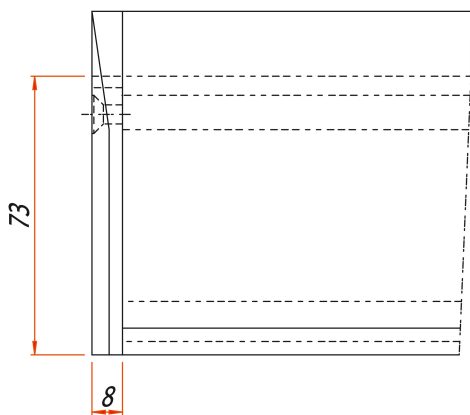

Ganzglas

Cabrilant AG • Kalchbühlstrasse 18 • CH-7007 Chur
Tel. +41 81 258 32 42 • Fax +41 81 258 32 43
info@cabrilant.com

www.cabrilant.com

Door rail SWING 90 mm

4

44/09.ar

Art. Nr. 421.00

Door rail SWING 90 mm

421.00.100 for side glass

Standard finish: Anodised aluminium, mill finish for glass thickness 10 mm.
Special colours available on request.