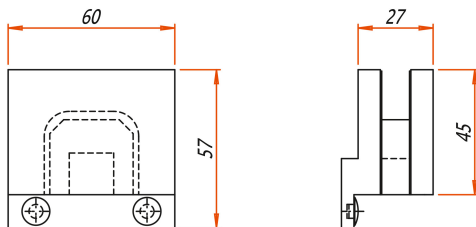

Ganzglas

Cabrilant AG • Kalchbühlstrasse 18 • CH-7007 Chur
Tel. +41 81 258 32 42 • Fax +41 81 258 32 43
info@cabrilant.com

www.cabrilant.com

Strike box for turn door
bolt

5

49/11.ar

Art. Nr. 508.00

508.00.100 for side glass or overpanel

Strike box for turn door bolt

glass processing

Standard finish: Anodised aluminium, mill finish for glass
thickness 10 mm.
Special colours available on request.