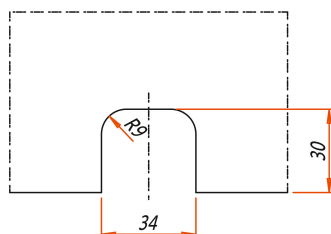

Ganzglas

Cabrilant AG • Kalchbühlstrasse 18 • CH-7007 Chur
Tel. +41 81 258 32 42 • Fax +41 81 258 32 43
info@cabrilant.com

www.cabrilant.com

Strike box for turn door
bolt

5

49/11.ar

Art. Nr. 508.00

508.00.100 for side glass or overpanel

Strike box for turn door bolt

glass processing

Standard finish: Anodised aluminium, mill finish for glass
thickness 10 mm.
Special colours available on request.