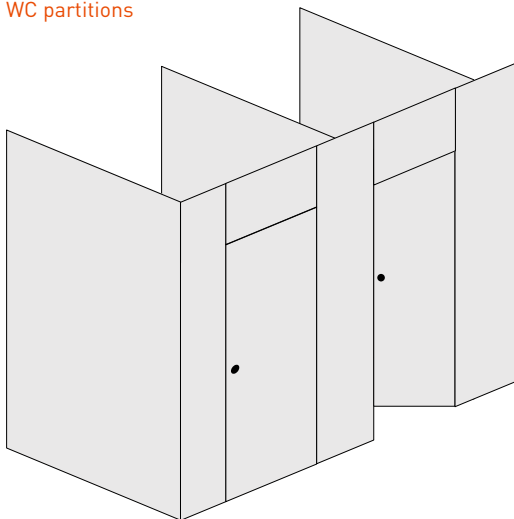

There are gains for property owners as well. They benefit from the space that is freed up, which was previously required for access routes to the separate WC areas.

With «All Gender Design», Cabrillant offers toilet partitions that are ideally suited to gender-neutral toilets. As floor-to-ceiling partitions, they provide the required privacy protection and have all the other advantages of Cabrillant products: glass surfaces enabling optimum hygiene, a clear design and lasting quality.

CABRI900
WC partitions

A very popular model among architects is the CABRI900. It can be installed to run continuously from floor to ceiling – no fittings are visible on the outside.

All Gender Design by Cabrillant

- **The CABRI600, CABRI800 and CABRI900 models are suitable for gender-neutral toilets**
- **The product meets all requirements for toilet partitions: hygiene, safety (vandal-proof)**
- **The product is recyclable**
- **Offers sufficient privacy protection**
- **Thin partitions, allowing maximum use of space**
- **The walls can be designed graphically**